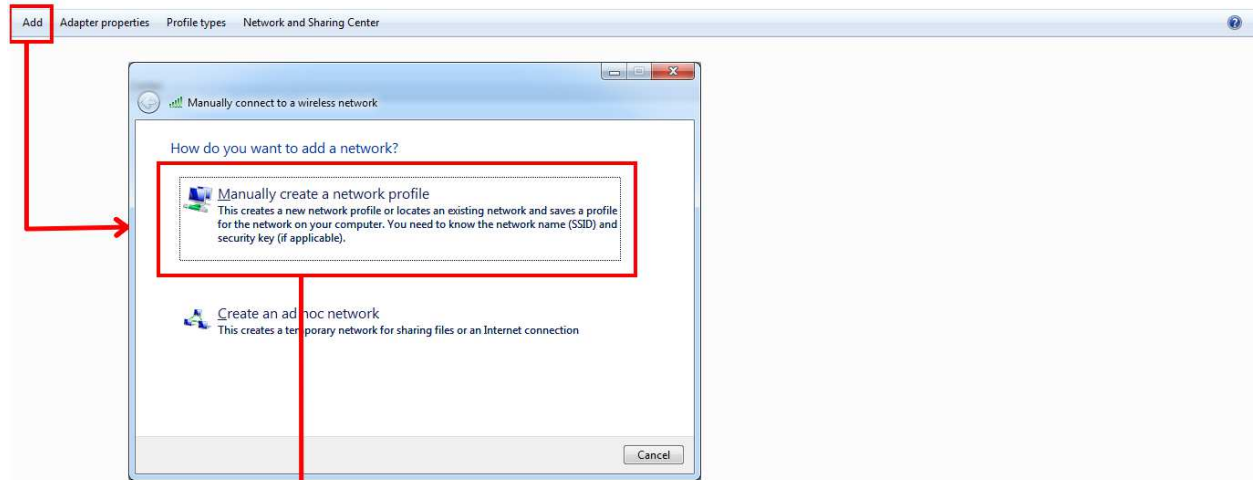

Wi-Fi VUZ_Customers - How to connect Windows 7

Enter username and password which were given to you by VUZ