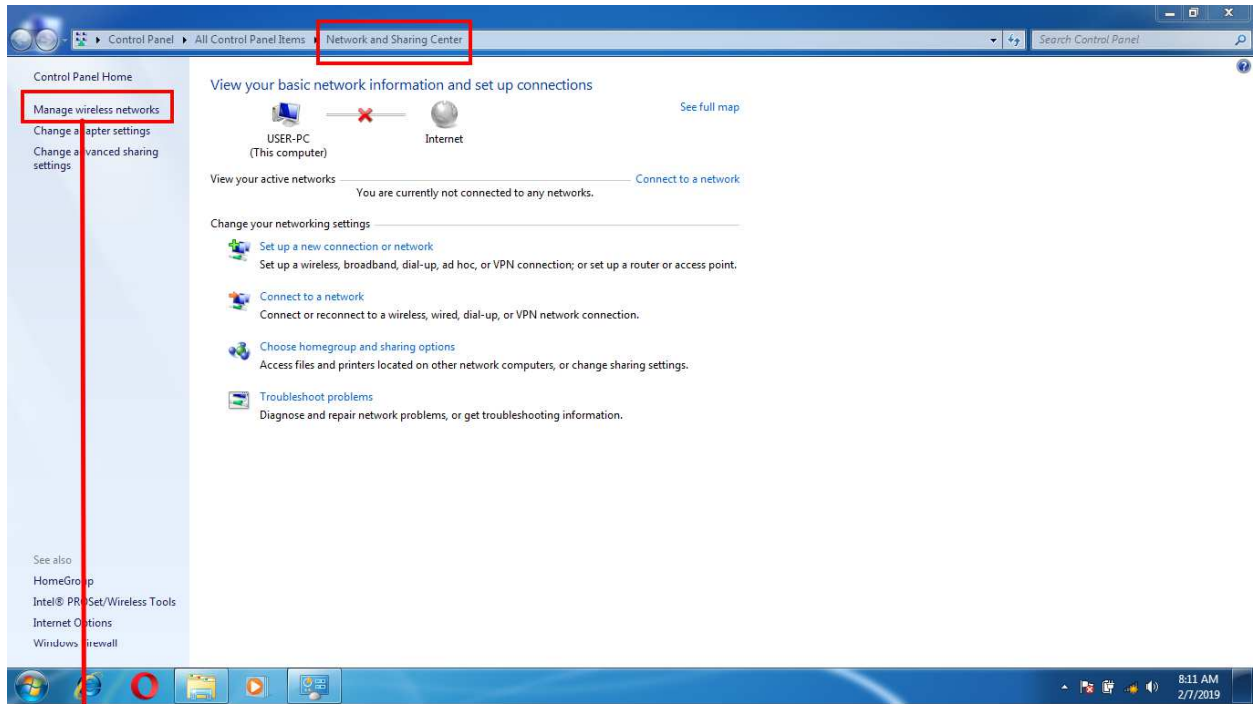

Wi-Fi VUZ_Customers - How to connect Windows 7

Enter username and password which were given to you by VUZ