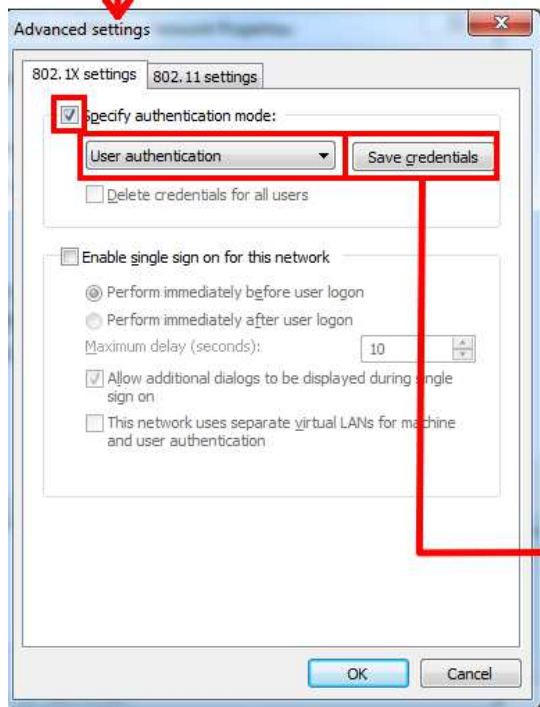

Wi-Fi VUZ_Customers - How to connect Windows 7

Enter username and password which were given to you by VUZ