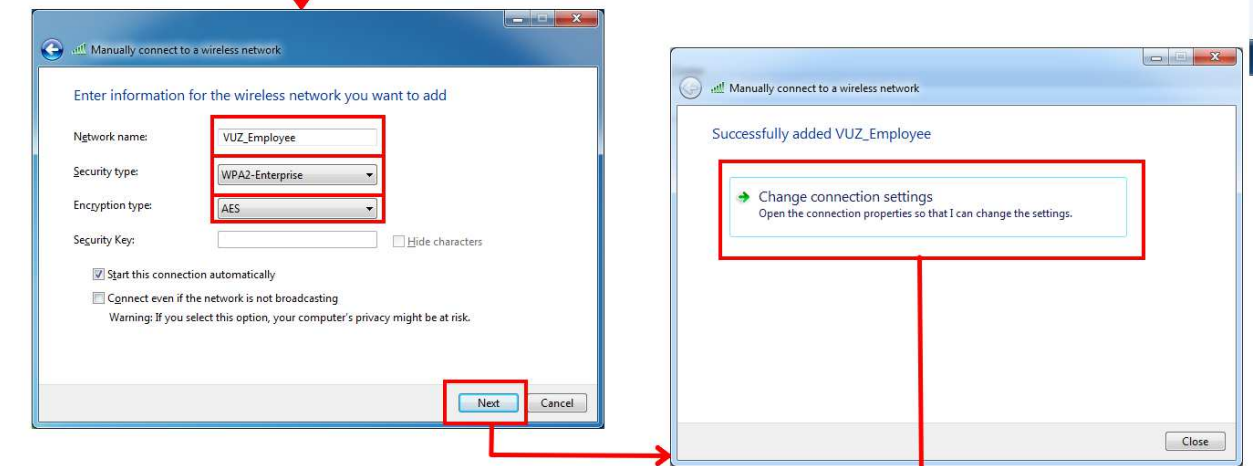

Wi-Fi VUZ_Customers - How to connect Windows 7

Enter username and password which were given to you by VUZ