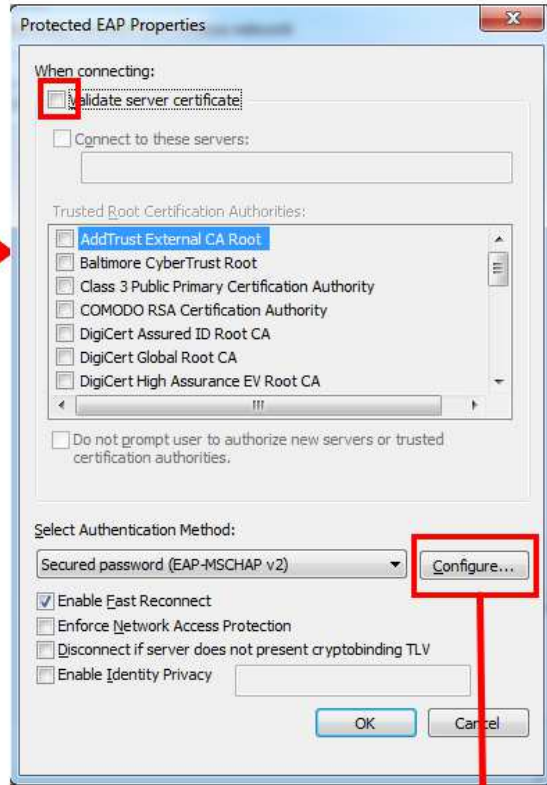

Wi-Fi VUZ_Customers - How to connect Windows 7

Enter username and password which were given to you by VUZ