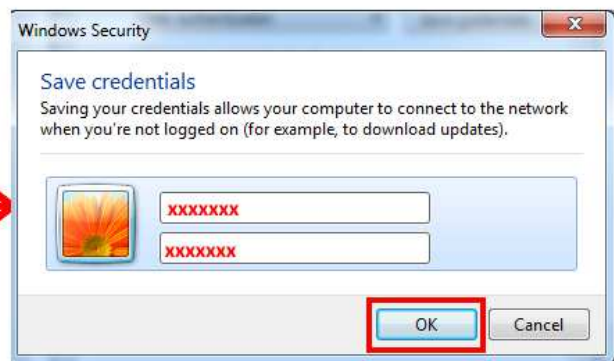

Wi-Fi VUZ_Customers - How to connect Windows 7

Enter username and password which were given to you by VUZ